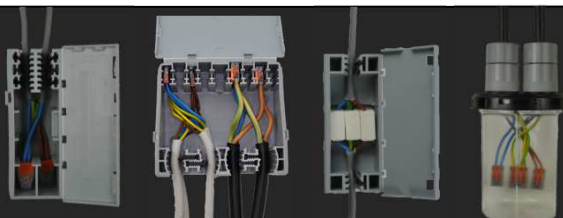

# S-Plan Heating Control Circuit

This application note provides guidance regarding the selection and use of Wagobox enclosures and Wago connectors. All electrical installation work should only be undertaken by a competent person.

NOTE: This application note illustrates just one possible solution and is not intended to be definitive. There will be many other possible solutions depending on the types of cable being used.

# Wiring Diagram

- Solid Core Cable
- - - Stiff Stranded Cable
- ..... Flex Core Cable

Connector Location