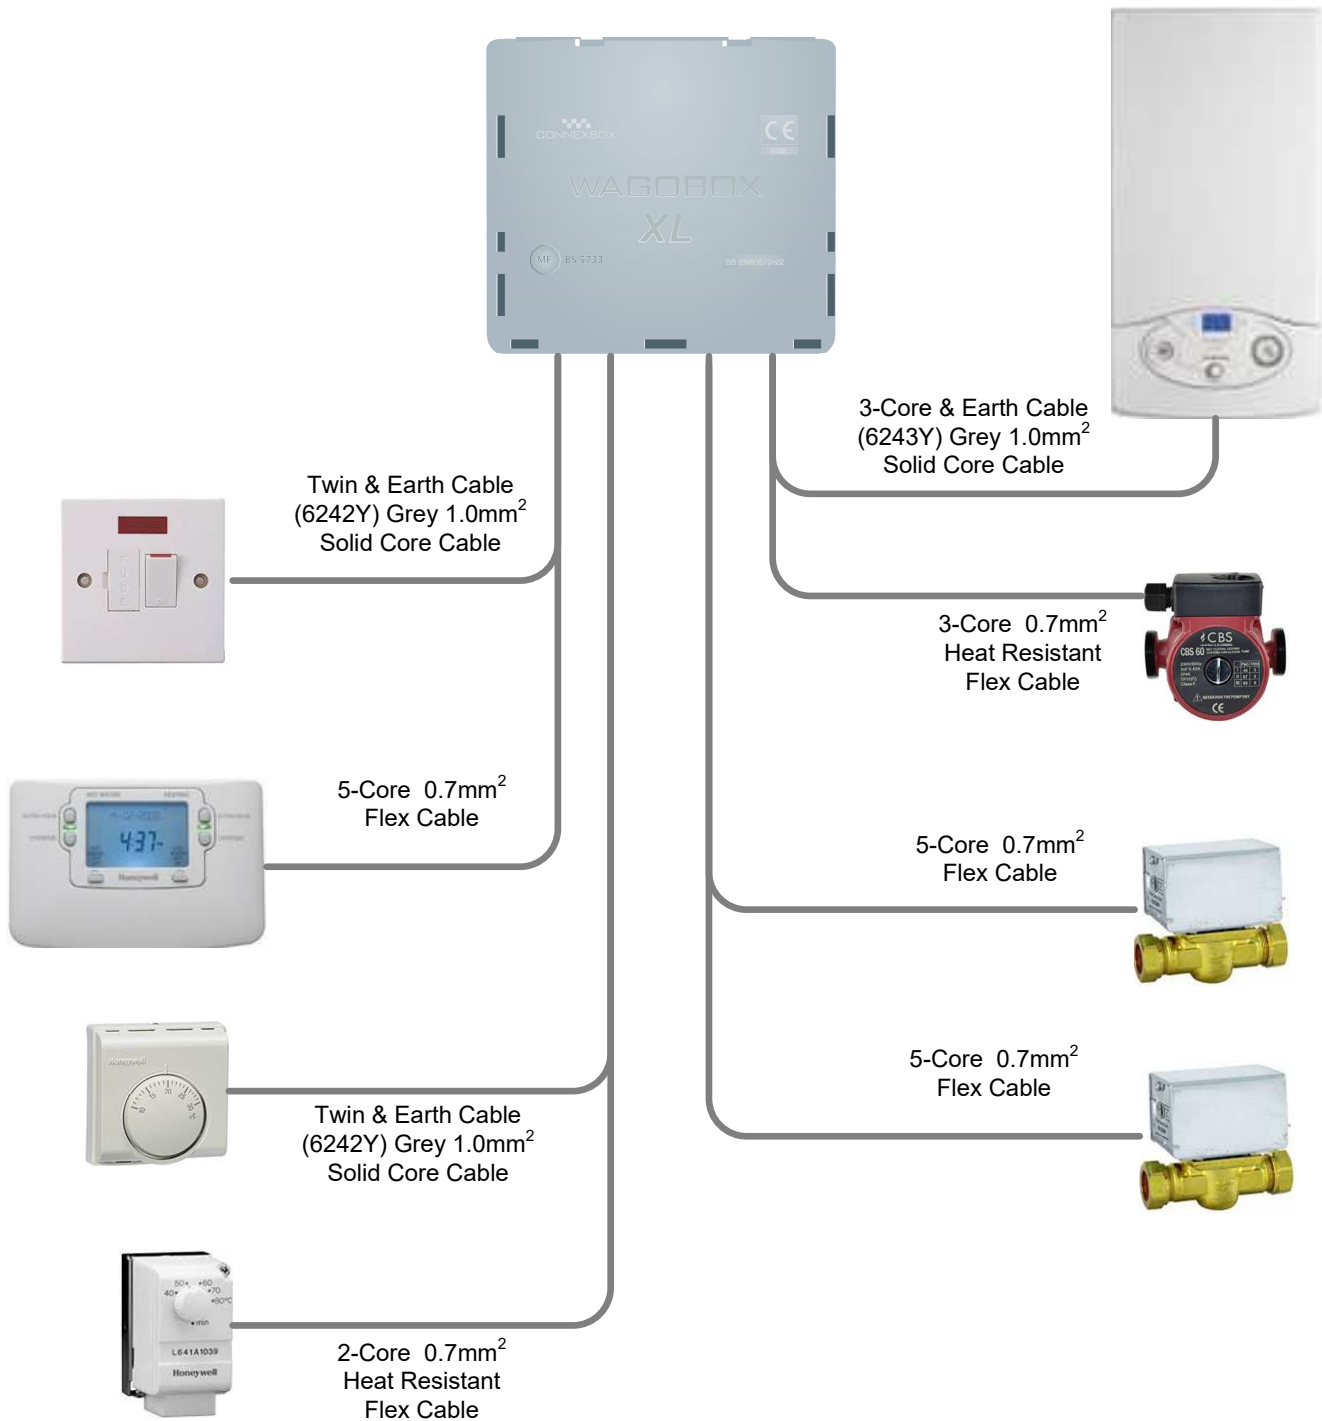

# S-Plan Heating Control Circuit

This application note provides guidance regarding the selection and use of Wagobox enclosures and Wago connectors. All electrical installation work should only be undertaken by a competent person.

NOTE: This application note illustrates just one possible solution and is not intended to be definitive. There will be many other possible solutions depending on the types of cable being used.

# Wiring Diagram

- Solid Core Cable
- - - Stiff Stranded Cable
- ..... Flex Core Cable

Connector Location