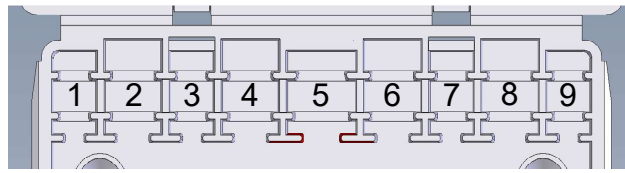

# S-Plan Heating Control Circuit

This application note provides guidance regarding the selection and use of Wagobox enclosures and Wago connectors. All electrical installation work should only be undertaken by a competent person.

NOTE: This application note illustrates just one possible solution and is not intended to be definitive. There will be many other possible solutions depending on the types of cable being used.

# Wiring Diagram

- Solid Core Cable
- - - Stiff Stranded Cable
- ..... Flex Core Cable

Connector Location